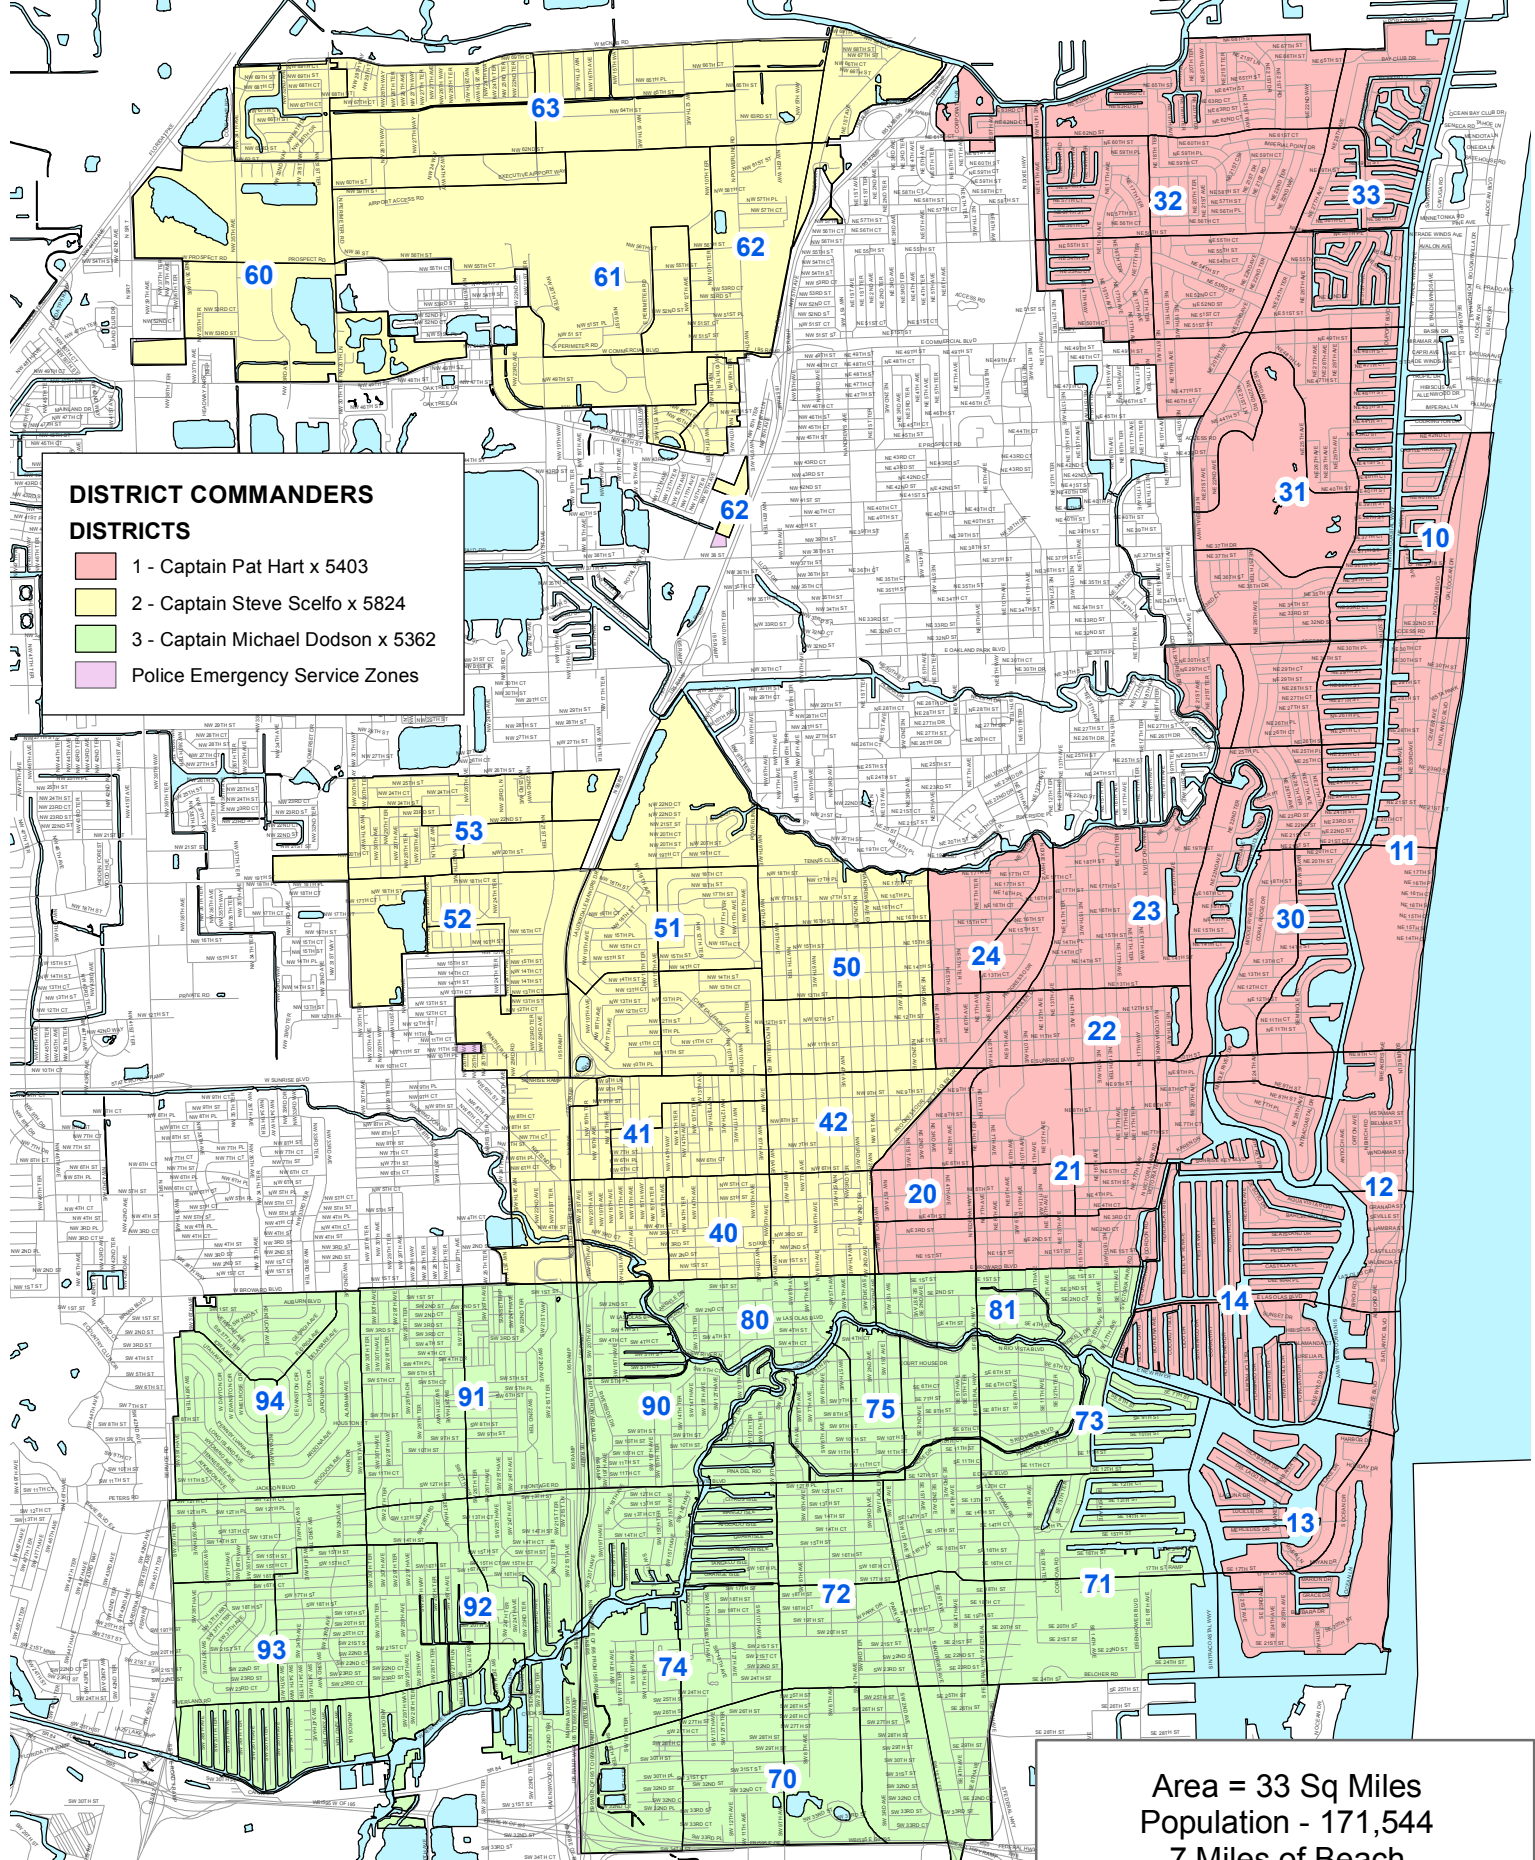

FORT LAUDERDALE POLICE DISTRICTS AND ZONES

DISTRICT COMMANDERS DISTRICTS

- 1 - Captain Pat Hart x 5403
- 2 - Captain Steve Scelfo x 5824
- 3 - Captain Michael Dodson x 5362
- Police Emergency Service Zones

Area = 33 Sq Miles
Population - 171,544
7 Miles of Beach
84 Miles of navigable waterway