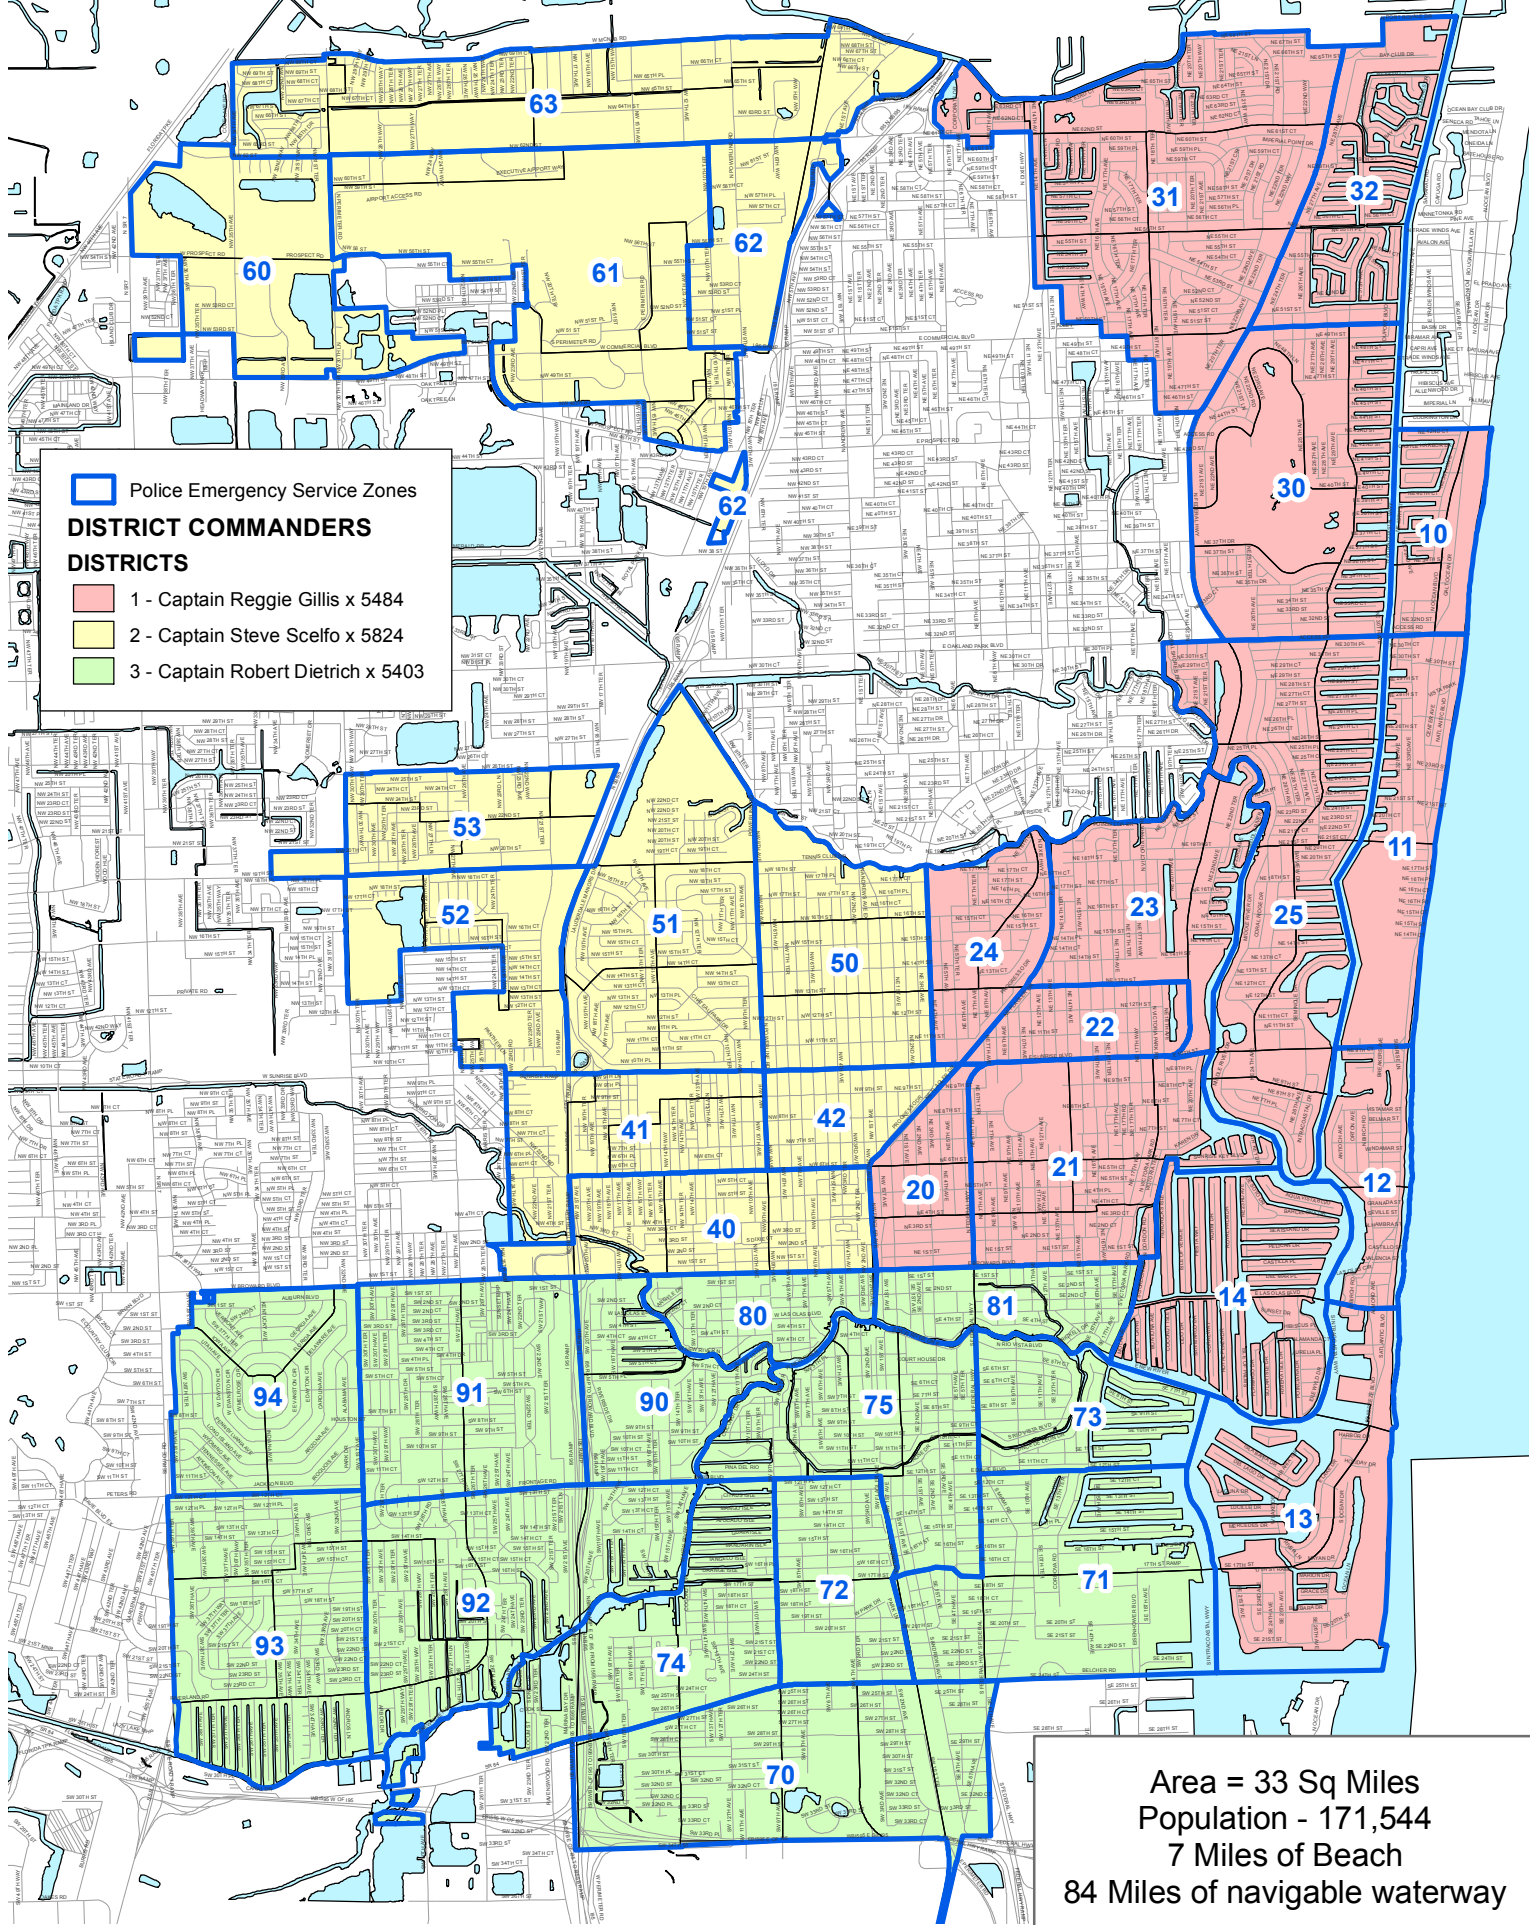

# FORT LAUDERDALE POLICE DISTRICTS AND ZONES

Police Emergency Service Zones

### DISTRICT COMMANDERS DISTRICTS

- 1 - Captain Reggie Gillis x 5484
- 2 - Captain Steve Scelfo x 5824
- 3 - Captain Robert Dietrich x 5403

Area = 33 Sq Miles  
Population - 171,544  
7 Miles of Beach  
84 Miles of navigable waterway